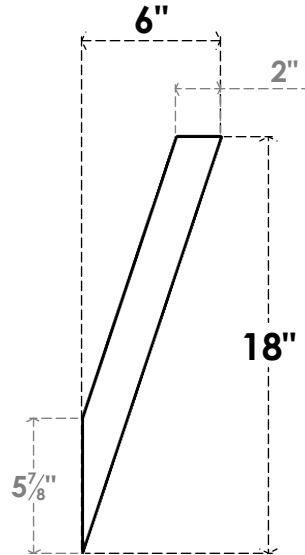

ITEM NUMBER: BRCPC055X06000X18000TRA

5 1/2"W X 6"D X 18"H TRADITIONAL ARCHITECTURAL GRADE PVC CLOSED KNEE BRACE

SIDE PROFILE

FRONT PROFILE

ISOMETRIC

EKENA MILLWORK
2300 WEST MAIN ST.
CLARKSVILLE, TX 75426
TOLL FREE: 866-607-0453
WWW.EKENAMILLWORK.COM