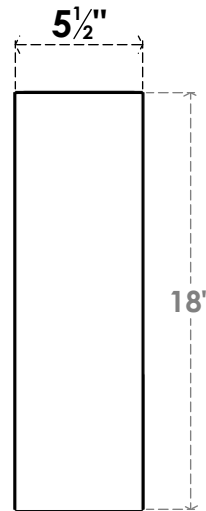

ITEM NUMBER: BRCPC055X06000X18000TRA

5 1/2"W X 6"D X 18"H TRADITIONAL ARCHITECTURAL GRADE PVC CLOSED KNEE BRACE

SIDE PROFILE

FRONT PROFILE

ISOMETRIC

EKENA MILLWORK
2300 WEST MAIN ST.
CLARKSVILLE, TX 75426
TOLL FREE: 866-607-0453
WWW.EKENAMILLWORK.COM

NOTES

1. INSTALLATION TO BE COMPLETED IN ACCORDANCE WITH MANUFACTURER'S SPECIFICATIONS.
2. DRAWING MAY NOT BE TO SCALE
3. THIS DRAWING IS INTENDED FOR DESIGN AND PLANNING PURPOSES ONLY.
4. ALL INFORMATION CONTAINED HEREIN WAS CURRENT AT THE TIME OF DEVELOPMENT BUT MUST BE REVIEWED AND APPROVED BY THE PRODUCT MANUFACTURER TO BE CONSIDERED ACCURATE.
5. ARCHITECTURAL GRADE PVC PRODUCTS ARE MADE FROM EXPANDED CELLULAR PVC AND COME NATURALLY WHITE BUT MAY BE PAINTED